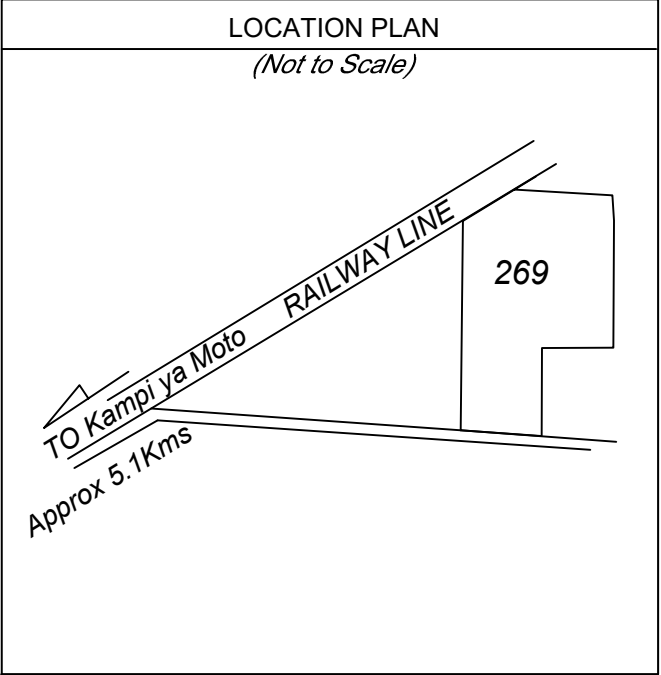

PROPOSED SUB-DIVISION SCHEME PLAN OF PARCEL NO.KAMPI YA MOTO/KAMPI YA MOTO BLOCK7/269 INTO 60 PORTIONS.

PLOTS	SIZE
1 - 50	= 0.045 Ha (1/8 Acre Approx)
51 - 60	= 0.044 Ha (1/8 Acre Approx)

Scale 1 : 2500